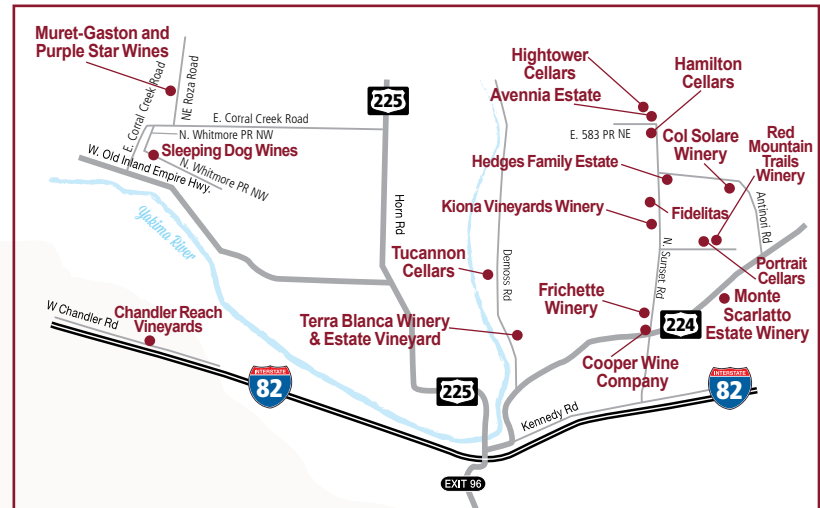

YAKIMA AREA

ZILLAH AREA

YAKIMA VALLEY CRAFT BEVERAGE MAP

THE YAKIMA VALLEY GROWS MORE HOPS, GRAPES AND FRUIT THAN ANYWHERE ELSE IN THE PACIFIC NORTHWEST. COME EXPERIENCE AWARD-WINNING WINE, UNIQUE CRAFT BEER AND HAND-CRAFTED CIDER STRAIGHT FROM THE SOURCE.

YAKIMA ZILLAH PROSSER RED MOUNTAIN COLUMBIA GORGE BREWERY/CIDERY/DISTILLERY

YAKIMA VALLEY POINTS OF INTEREST

1. WHITMAN HILL WINERY
Come experience our selection of premium, handcrafted wines. Sip and savor in a beautiful scenic setting in the heart of wine country. From our family to yours. 2911 Roza Drive • Zillah 509.829.3370 • whitmanhillwine.com

LITTLE HOPPER WINE & BEER TOURS
Your RIDE and your GUIDE for award-winning Yakima Valley wineries and breweries. Explore at your own pace with shuttle Hop ON - Hop OFF service or on a guided tour. 509.985.7470 • ridelittlehopper.com

RED MOUNTAIN AREA

WHAT IS AN AVA?
American Viticultural Areas, or AVAs, are geographical wine grape growing regions in the United States. Their boundaries are defined by the Alcohol and Tobacco Tax and Trade Bureau (TTB) and established at the request of wineries or other petitioners.