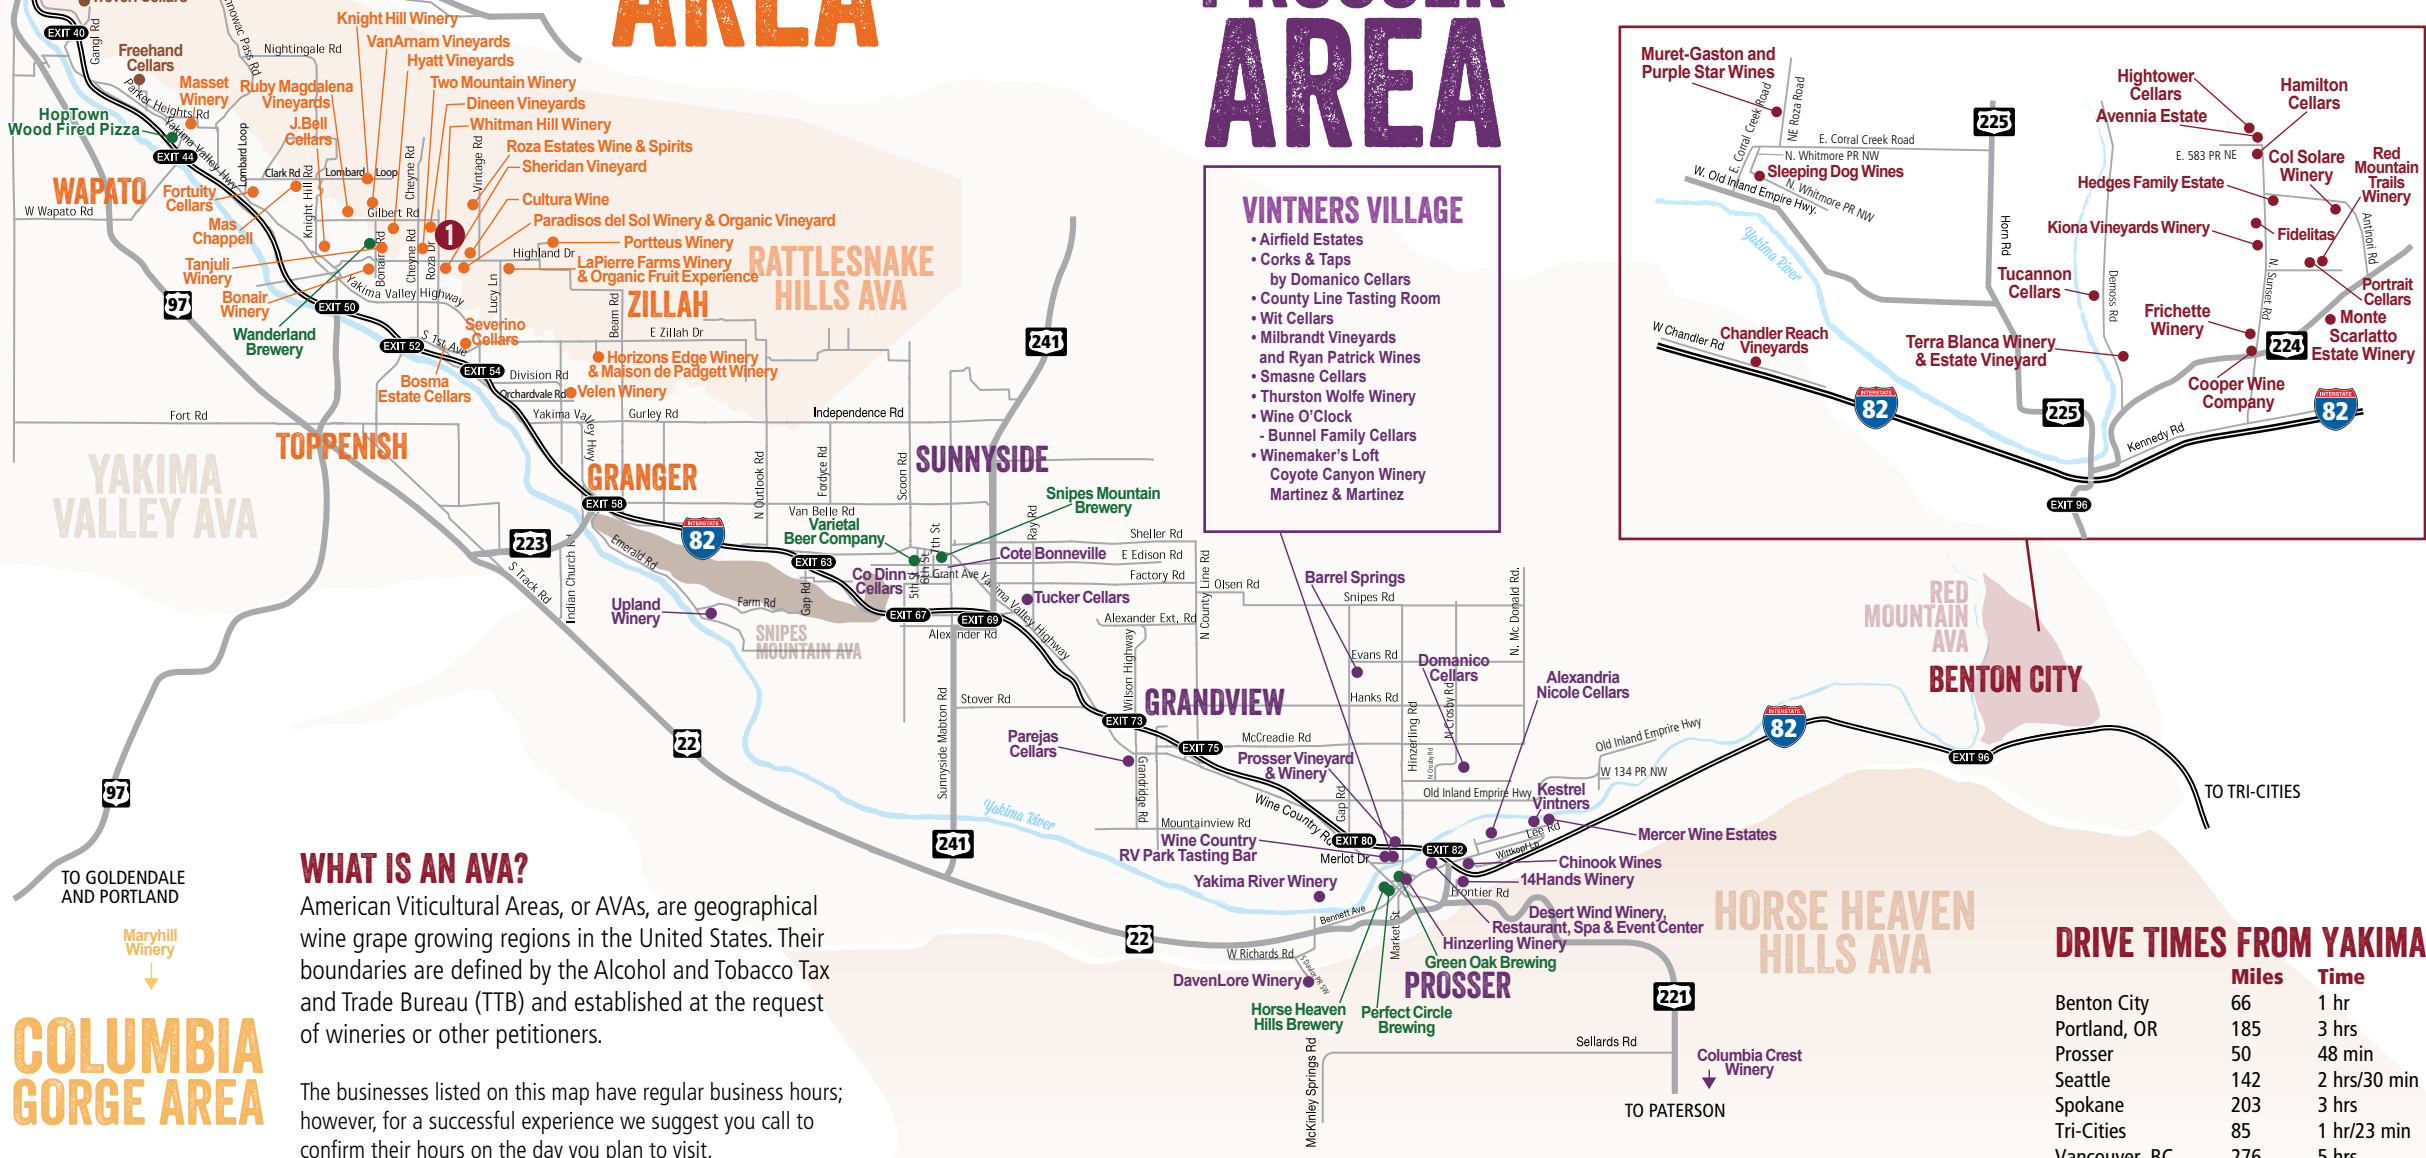

PROSSER AREA

1. **VINTNERS VILLAGE**
2. Airfield Estates
   - Corks & Taps by Domanico Cellars
   - County Line Tasting Room
   - Wit Cellars
   - Milbrandt Vineyards and Ryan Patrick Wines
   - Smasne Cellars
   - Thurston Wolfe Winery
   - Wine O'Clock
   - Bunnel Family Cellars
   - Winemaker's Loft
   - Coyote Canyon Winery
   - Martinez & Martinez

RED MOUNTAIN AREA